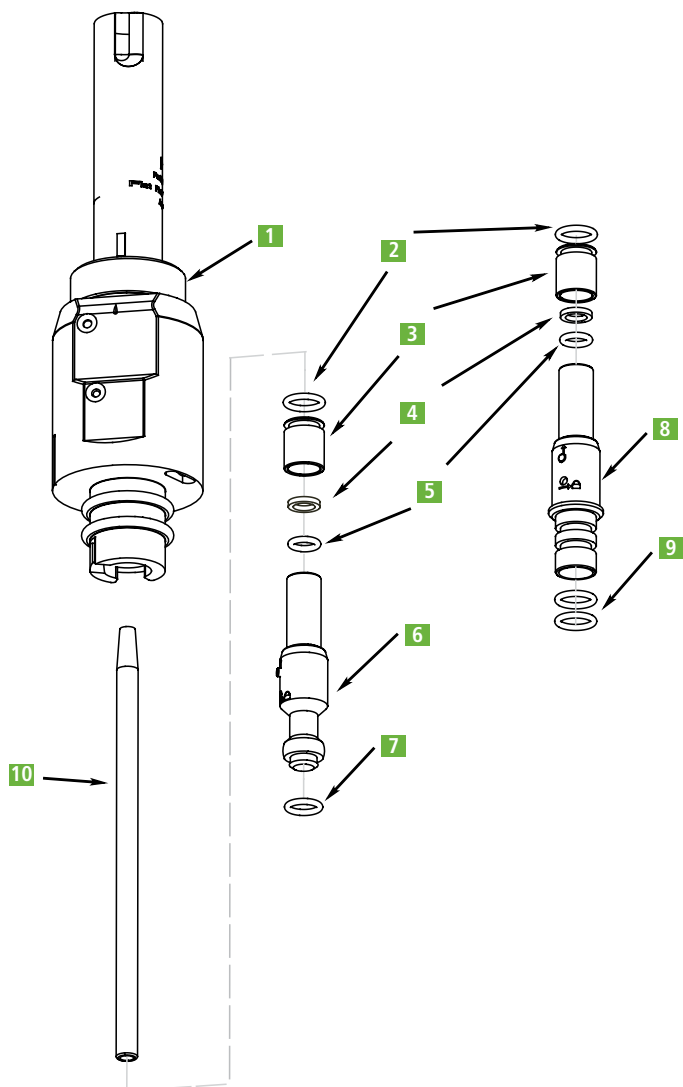

Avio Injector Assembly

Description	Part No.
1 Knurled Nut	
2 O-Ring – Color Coded Blue	N0791333
3 Lock Collar	N0791163
4 Washer	N0776014
5 O-Ring	09902207
6 Cyclonic Injector Adapter	N0790143
7 O-Ring	09926070
8 Scott Injector Adapter	N0790154
9 O-Ring	09200518
10 Injector 2 mm Alumina	N0791183

Avio Injector Assembly Replacement Parts

Description	Part No.
Cyclonic Injector Assembly	N0790141
Scott Injector Assembly	N0790156
O-Ring Kit for Avio Scott Injector	N0790440
O-Ring Kit for Avio Cyclonic Injector	N0790441
O-Ring Kit for Avio Torch	N0790437
O-Ring Removal Tool	09220410

Injector Support Adapters and Replacement Parts

Injector Support Adapters

ICP Model	Spray Chamber	Part No.
Avio 200/500 Includes one of each: 09902207, 09926070, N0791333, N0776014, N0790143, N0791163	Cyclonic	N0790141
Avio 200/500 Includes one of each: 09902207, 09200518, N0791333, N0776014, N0790154, N0791163	Scott	N0790156
2x00/4x00/5x00/7x00 DV 8x00	All	N0770603
2x00/4x00/5x00/7x00 DV 8x00*	All	N0776091
4300V/5300V/7300V (bottom)	Cyclonic	N0771526
4300V/5300V/7300V (top)	Cyclonic	N0771527

*For 1.2 mm entire length injectors **N0776093** and **N0781007**

Injector Support Adapter O-Ring Kits

ICP Model	Part No.
Avio 200/500 Cyclonic	N0790441
Avio 200/500 Scott	N0790440
2x00/4x00/5x00/7x00 DV/8x00	N0770438
3000/3000 SCR/3X00 RL	N0690269
3x00 XL/3x00 DV/3000 SCX	N0690769